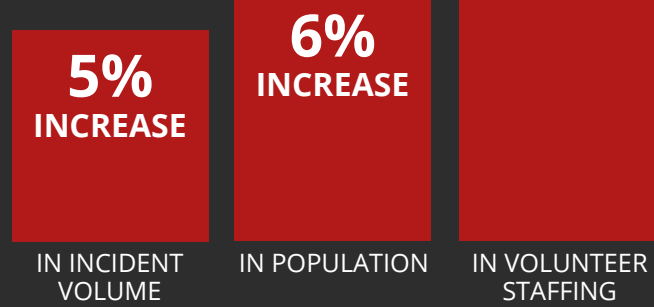

GRAHAM FIRE & RESCUE BY THE NUMBERS:

WE'RE MADE UP OF:

97 CAREER FIREFIGHTERS **8** SUPPORT SERVICES VOLUNTEERS
16 VOLUNTEER FIREFIGHTERS **3** ON-SITE GOATS
12 ADMIN AND SUPPORT STAFF

FROM 2017 TO 2019 THERE WAS A:

IN 2019 WE RECEIVED:

7,323

EMERGENCY PHONE CALLS

OF THOSE EMERGENCY CALLS:

80%

ARE NON-FIRE RELATED, INCLUDING MOTOR VEHICLE ACCIDENTS, ADVANCED LIFE SUPPORT & BASIC LIFE SUPPORT MEDICAL AID, SPECIAL RESCUE, AND SERVICE CALLS