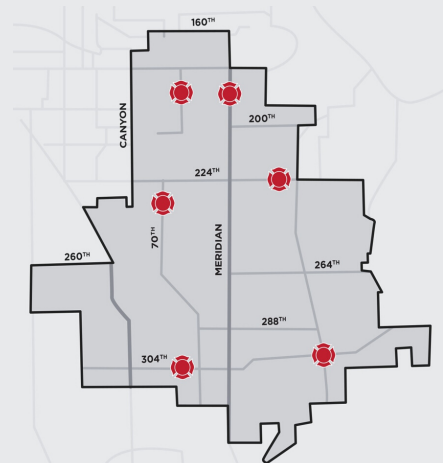

VOLUNTEERS NEEDED

- COMBAT POSITIONS (FIREFIGHTING)
- CHAPLAIN PROGRAM

A NEED FOR VOLUNTEERS IS STILL PRESENT; ESPECIALLY WITHIN 5 MILES OF STATION 92. FOR MORE INFORMATION VISIT:

WWW.GRAHAMFIRE.ORG/VOLUNTEERING/

IN 2019 WE RECEIVED:

7,323

EMERGENCY PHONE CALLS

OF THOSE EMERGENCY CALLS:

80%

ARE NON-FIRE RELATED, INCLUDING MOTOR VEHICLE ACCIDENTS, ADVANCED LIFE SUPPORT & BASIC LIFE SUPPORT MEDICAL AID, SPECIAL RESCUE, AND SERVICE CALLS

WE COVER

70

SQUARE MILES FROM SPANAWAY TO GRAHAM AND SOUTH HILL

YOUR SAFETY IS OUR PRIORITY
LEARN MORE AT GRAHAMFIRE.ORG